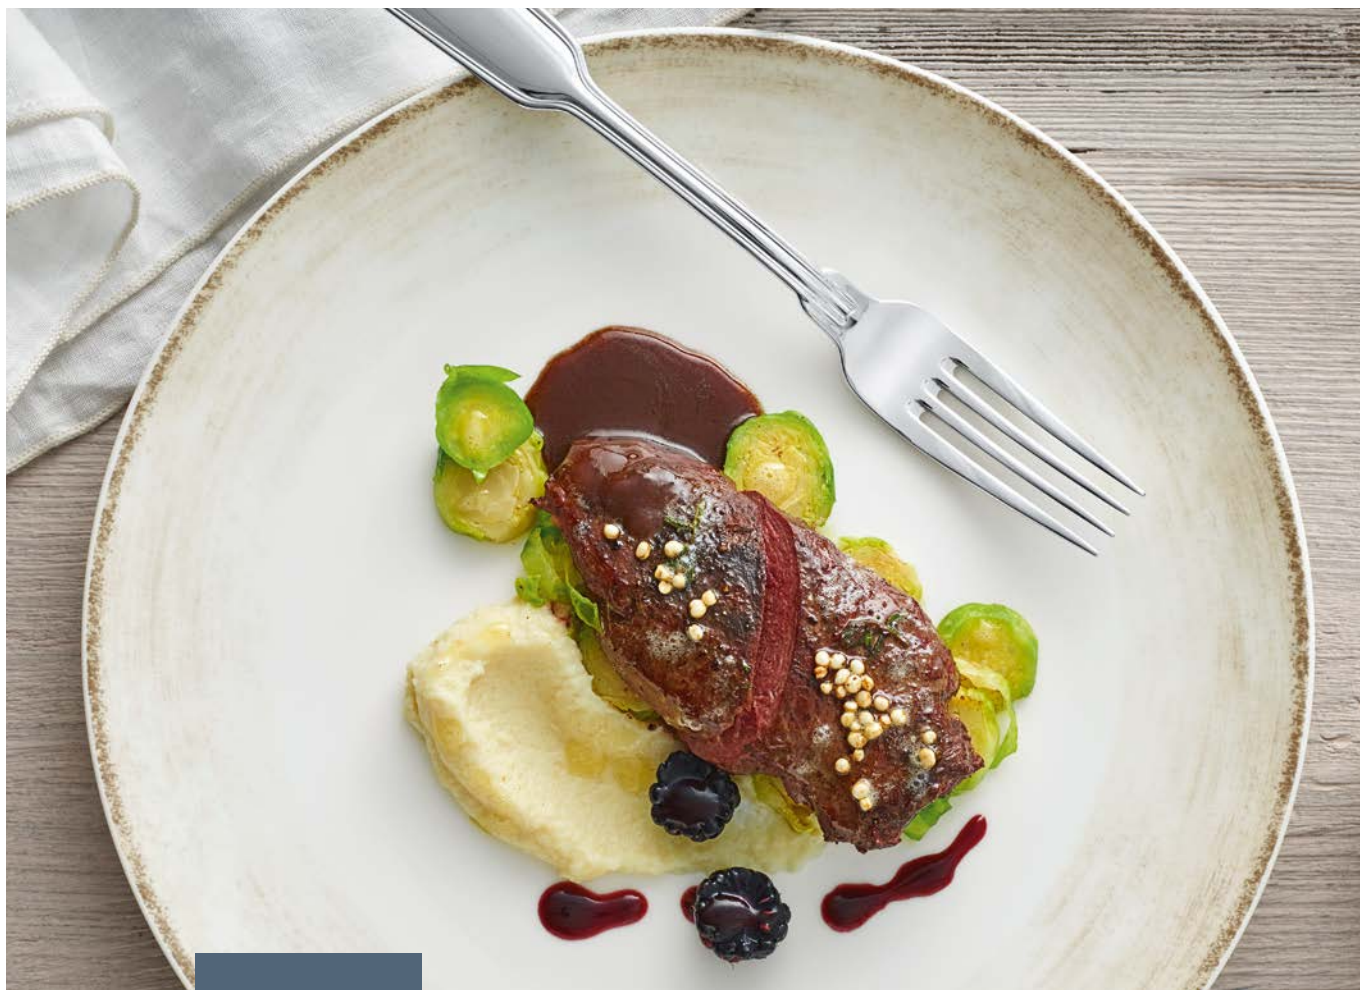

320386 • ARTISAN

BASIC

320388 • MODERN ART GREY

BASIC

320389 • MODERN ART LINE GREY

LIGHT

320391 • MODERN ART GOLD

BASIC *

320392 • MODERN ART LINE GOLD

LIGHT *

* Edelmetallzuschlag auf WHITE
Precious metal surcharge on WHITE